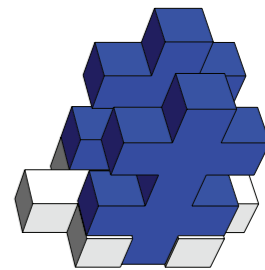

Plus-Plus A/S
Borupvej 20
DK-4300 Holbæk
www.plus-plus.com

Made in Denmark

5005/5006
5008/5009

LEARN TO BUILD
PASTEL

LEARN TO BUILD
BASIC

Made in Denmark

SIMPLE SHAPE. ENDLESS POSSIBILITIES
UNE FORME UNIQUE. DES POSSIBILITÉS INFINIES
EINE FORM. ENDLOSE MÖGLICHKEITEN

+2

+3

+4

2D

2D ▶ 3D

3D

Ryan to make sketch-up

Ryan to make sketch-up

2D ▶ 3D

2D ▶ 3D